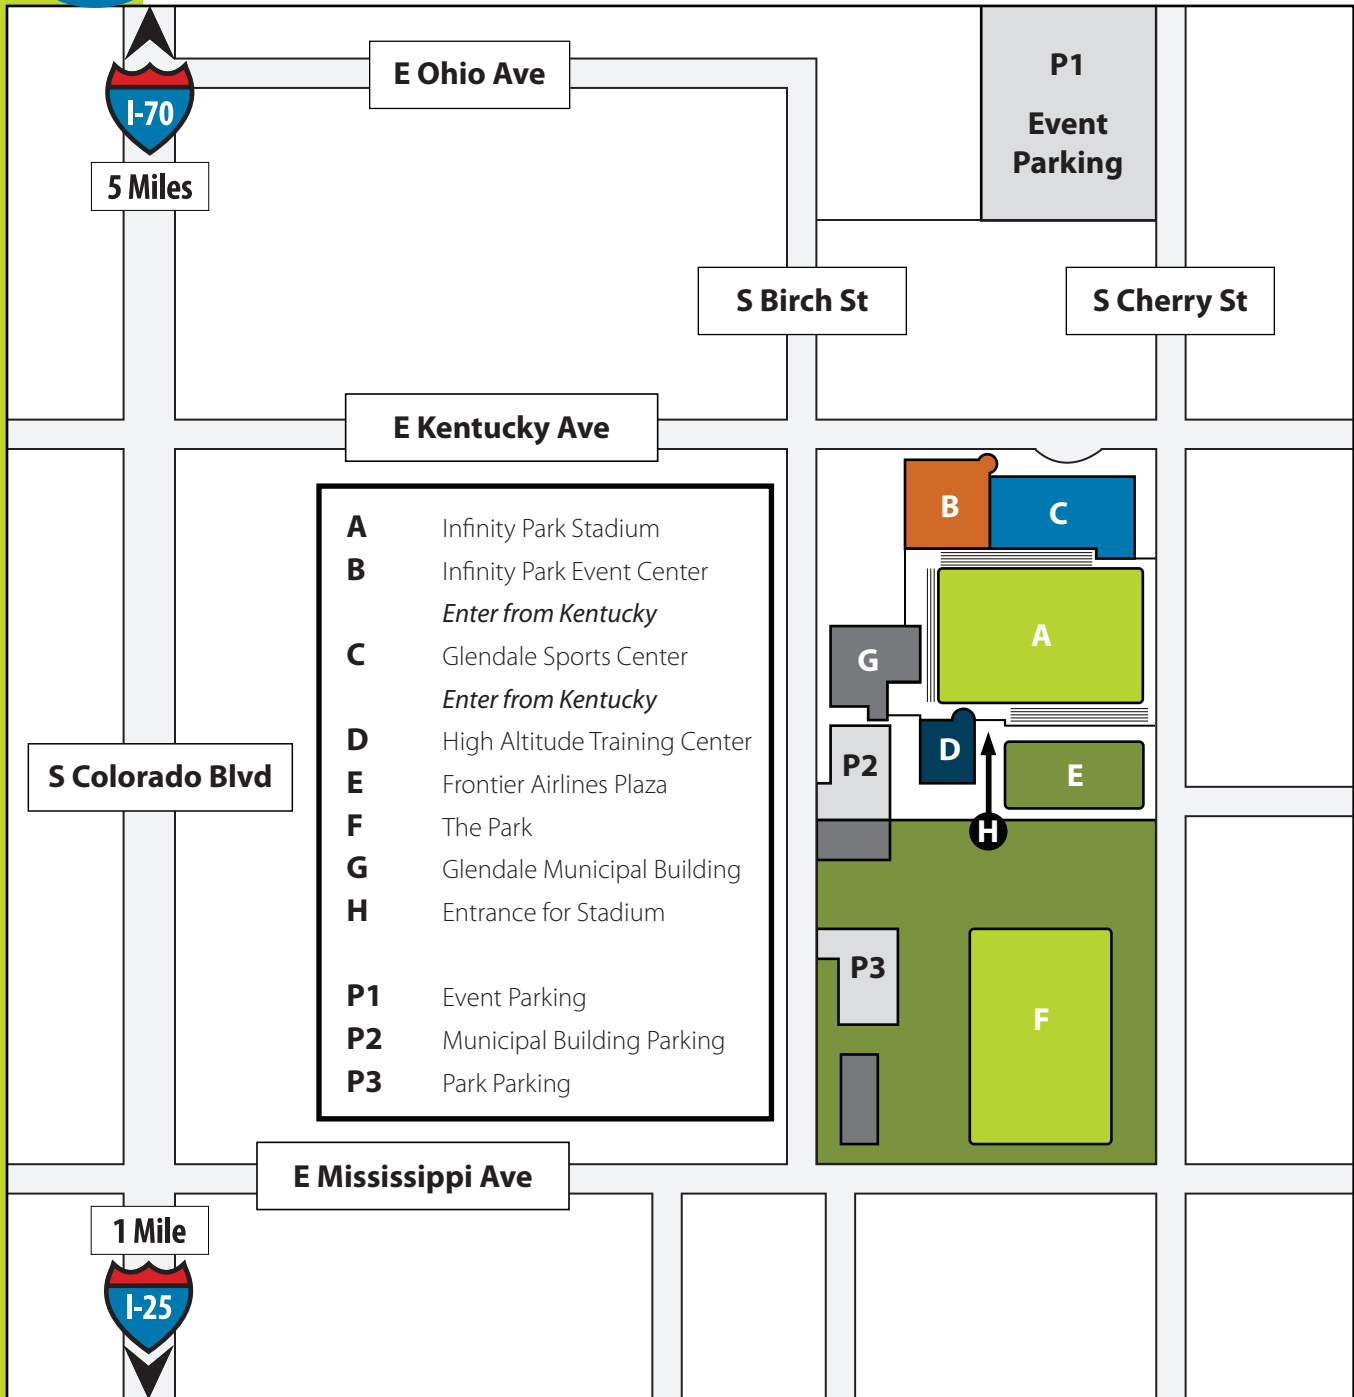

location

INFINITY PARK™
VILLAGE OF GLENDALE

- A** Infinity Park Stadium
- B** Infinity Park Event Center
Enter from Kentucky
- C** Glendale Sports Center
Enter from Kentucky
- D** High Altitude Training Center
- E** Frontier Airlines Plaza
- F** The Park
- G** Glendale Municipal Building
- H** Entrance for Stadium

- P1** Event Parking
- P2** Municipal Building Parking
- P3** Park Parking

Infinity Park Stadium
950 South Birch Street

Infinity Park Event Center
4400 East Kentucky Avenue

Glendale Sports Center
4500 East Kentucky Avenue

City of Glendale
950 South Birch Street

Infinity Park Event Parking
790 South Cherry Street